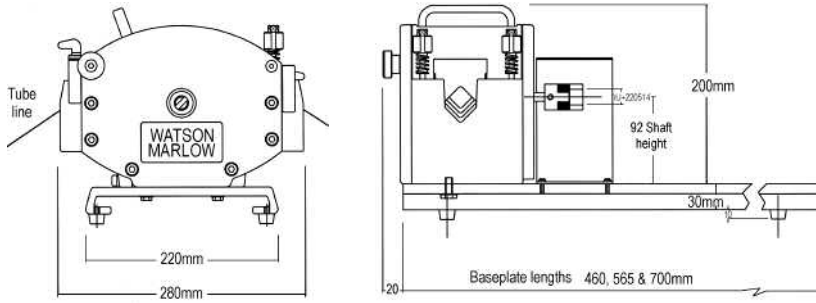

Improving your PERFORMANCE

701B/R baseplate mounted bareshaft pumps

Technical Information and features

- Couples to customers own motor or motor gearbox
- Drive shaft with a 14mm diameter bareshaft and a machined flat
- Choice of three baseplate lengths
- Rapid and simple tube loading 701R pumphead accepts five tube bore sizes
- Driven-roller pumphead for extended tube life
- Accepts 701RX extension pumphead to double flow (dependant on drive torque/speed)
- One year comprehensive warranty

Flow rate

	Tube bore				
Speed rpm	9.6mm	12.7mm	15.9mm	19.0mm	25.4mm
7-360	19.4	36.1	50	70	93

701R pumphead

701B/R baseplate mounted bare shaft pumps

Product codes		
701B/R	baseplate mounted bare shaft + 701R pumphead for 4.8mm wall tube	070.0001.000
701B/R - 565mm	baseplate mounted bare shaft + 701R pumphead for 4.8mm wall tube	070.0051.000
701B/R - 700mm	baseplate mounted bare shaft + 701R pumphead for 4.8mm wall tube	070.0091.000

Tube ordering codes			
Bore/wall (mm)	Bioprene	Marprene	Platinum Silicone
9.6 / 4.8	903.0096.048	902.0096.048	913.A096.048
12.7 / 4.8	903.0127.048	902.0127.048	913.A127.048
15.9 / 4.8	903.0159.048	902.0159.048	913.A159.048
19.0 / 4.8	903.0190.048	902.0190.048	913.A190.048
25.4 / 4.8	903.0254.048	902.0254.048	913.A254.048
Bore/wall (mm)	Neoprene	STA-PURE®	Tygon
9.6 / 4.8	920.0096.048		
12.7 / 4.8	920.0127.048		
15.9 / 4.8	920.0156.048		
19.0 / 4.8	920.0190.048	960.0190.048	970.0190.048
25.4 / 4.8	920.0254.048	960.0254.048	

© STA-PURE is a registered trademark of W.L. Gore & Associates Inc
Please state the product code when ordering pumps and tubing

Specification

Weight 701B/R	460mm	10.4kg
	565mm	11.1kg
	700mm	12.1kg

Operational Temperature range 5°C to 40°C