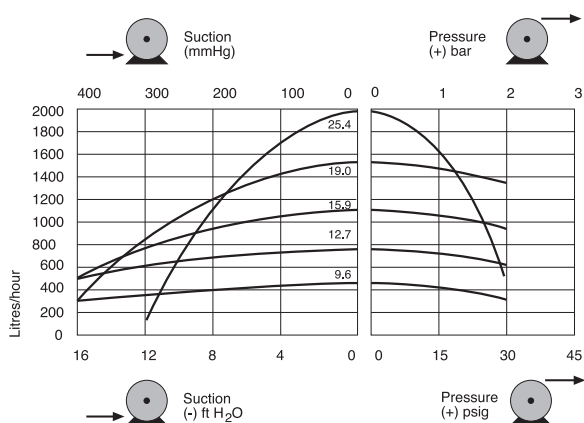

Improving your PERFORMANCE

701B/R baseplate mounted bareshaft pumps

Technical Information and features

- Couples to customers own motor or motor gearbox
- Drive shaft with a 14mm diameter bareshaft and a machined flat
- Choice of three baseplate lengths
- Rapid and simple tube loading 701R pumphead accepts five tube bore sizes
- Driven-roller pumphead for extended tube life
- Accepts 701RX extension pumphead to double flow (dependant on drive torque/speed)
- One year comprehensive warranty

Flow rate

	Tube bore				
Speed rpm	9.6mm	12.7mm	15.9mm	19.0mm	25.4mm
7-360	19.4	36.1	50	70	93

701R pumphead

701B/R baseplate mounted bare shaft pumps

Product codes		
701B/R	baseplate mounted bare shaft + 701R pumphead for 4.8mm wall tube	070.0001.000
701B/R - 565mm	baseplate mounted bare shaft + 701R pumphead for 4.8mm wall tube	070.0051.000
701B/R - 700mm	baseplate mounted bare shaft + 701R pumphead for 4.8mm wall tube	070.0091.000

© STA-PURE is a registered trademark of W.L. Gore & Associates Inc
Please state the product code when ordering pumps and tubing

Specification

Weight 701B/R	460mm	10.4kg
	565mm	11.1kg
	700mm	12.1kg

Operational Temperature range 5°C to 40°C

Noise Max <85dBA at 1m

Max rotor speed 360rpm

Torque 0bar 7kg cm
2bar 24kg cm

Materials of Construction

Drive	Customer specified
Rotor end plates	Aluminium
Cradle assembly, track	Aluminium epoxy finished-black
Central shaft	EN24 steel
Rollers	MOS ₂ filled Nylon 6 (Nylatron)
Sun gear	Mild steel zinc plated
Clamp release levers	Glass filled nylon
Springs, spindles	Stainless steel
Fixings	Stainless steel