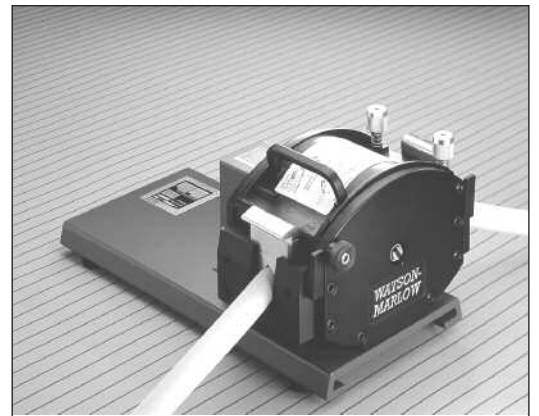

Improving your PERFORMANCE

701B/R baseplate mounted bareshaft pumps

Technical Information and features

- Couples to customers own motor or motor gearbox
- Drive shaft with a 14mm diameter bareshaft and a machined flat
- Choice of three baseplate lengths
- Rapid and simple tube loading 701R pumphead accepts five tube bore sizes
- Driven-roller pumphead for extended tube life
- Accepts 701RX extension pumphead to double flow (dependant on drive torque/speed)
- One year comprehensive warranty

Flow rate

	Tube bore				
Speed rpm	9.6mm	12.7mm	15.9mm	19.0mm	25.4mm
7-360	19.4	36.1	50	70	93

701R pumphead

701B/R baseplate mounted bare shaft pumps

Product codes		
701B/R	baseplate mounted bare shaft + 701R pumphead for 4.8mm wall tube	070.0001.000
701B/R - 565mm	baseplate mounted bare shaft + 701R pumphead for 4.8mm wall tube	070.0051.000
701B/R - 700mm	baseplate mounted bare shaft + 701R pumphead for 4.8mm wall tube	070.0091.000

© STA-PURE is a registered trademark of W.L. Gore & Associates Inc
Please state the product code when ordering pumps and tubing

Specification

Weight 701B/R	460mm	10.4kg
	565mm	11.1kg
	700mm	12.1kg

Operational Temperature range 5°C to 40°C